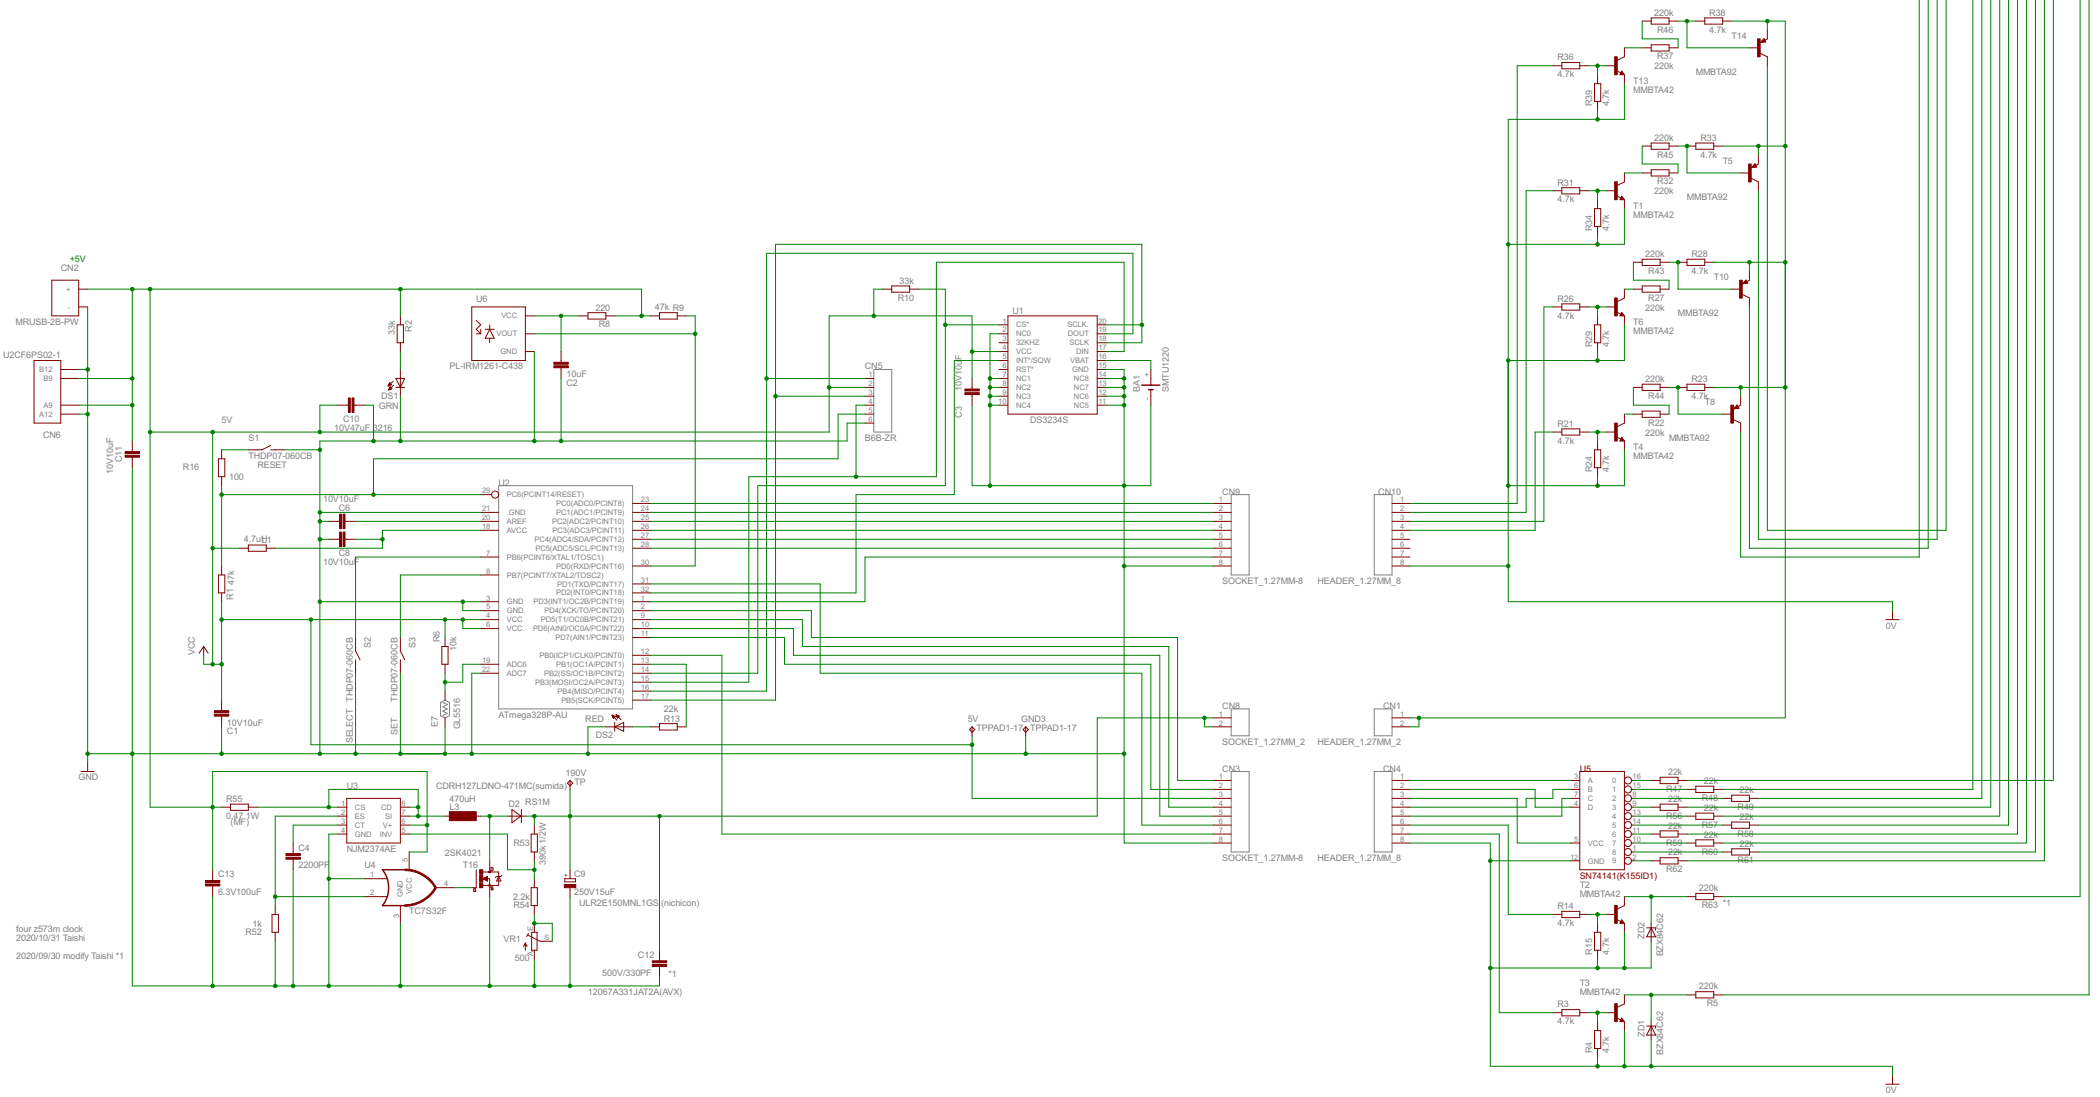

Upper Digit

Lower Digit

four z573m clock  
 2020/10/31 Taishi  
 2020/09/30 modify Taishi '1

12067A331JAT2(AVX)  
 500V/330PF '1